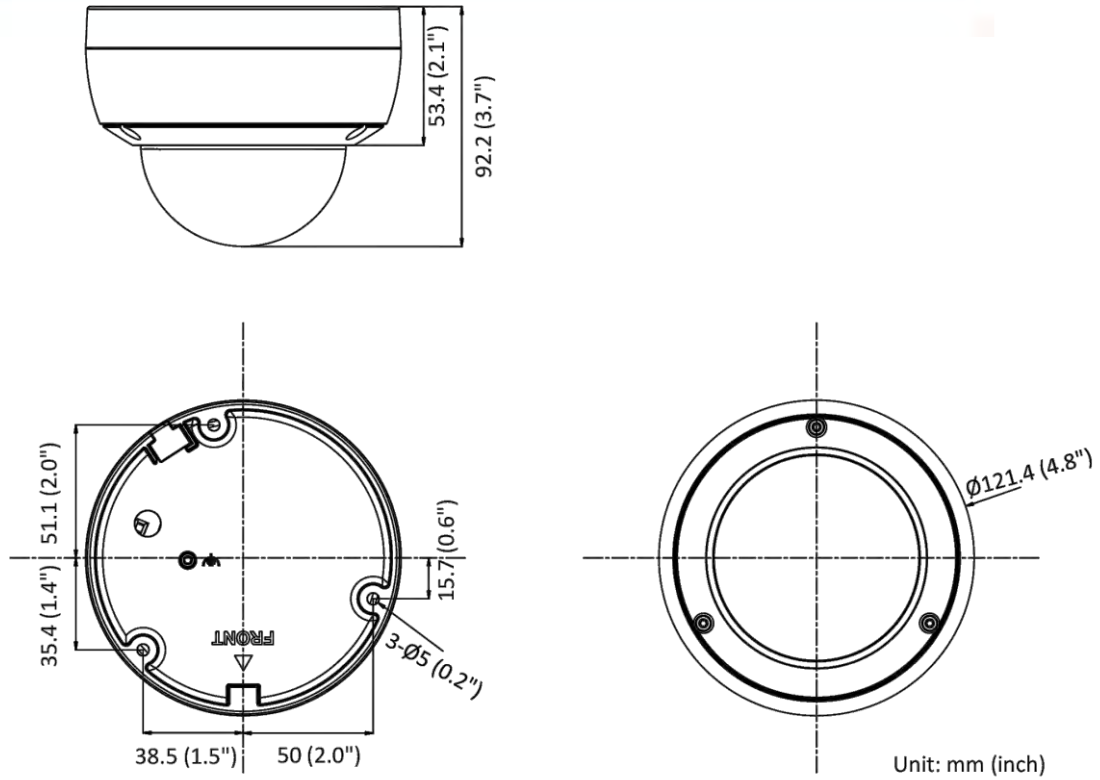

▪ **Accessory**

▪ **Optional**

DS-1272ZJ-120B Wall Mount	DS-1275ZJ-SUS Vertical Pole Mount	DS-1280ZJ-DM46 Junction Box	DS-1253ZJ-M Rain Shade	DS-1272ZJ-120 Wall Mount
DS-1276ZJ-SUS Corner Mount	DS-1271ZJ-120 Pendant Mount