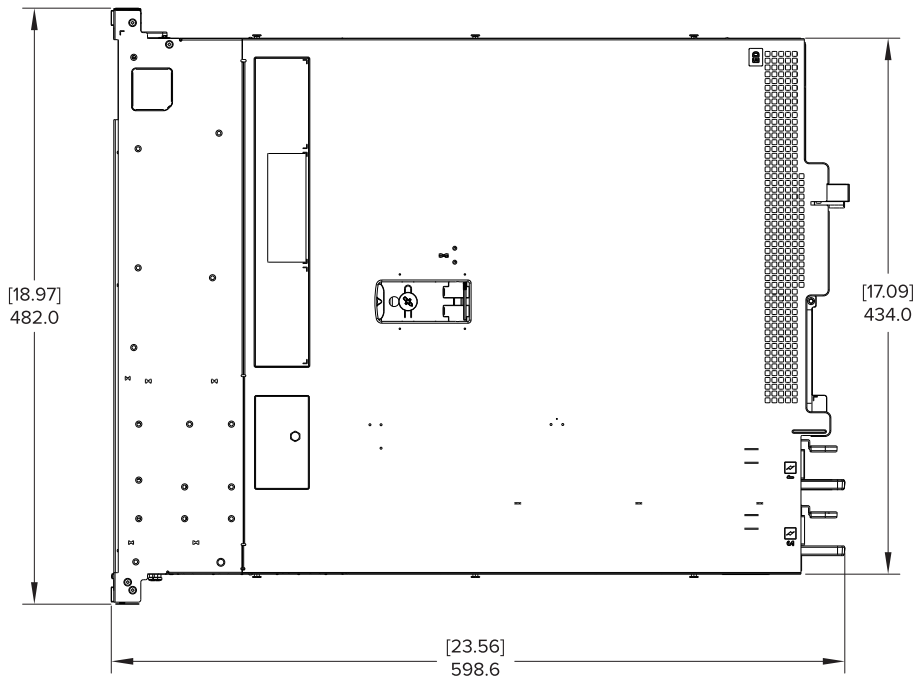

ENVIRONMENTAL	OPERATING	STORAGE
Temperature	10° C to 30° C (50° F to 86° F)	-40° C to 65° C (-40° F to 149° F)
Humidity	8% relative humidity with -12°C (10.4°F) min dew point to 80% relative humidity with 21°C (69.8°F) max dew point	5% to 95% RH with 27°C (80.6°F) maximum dew point
Vibration	0.21 Grms at 5 Hz to 500 Hz for 10 minutes	1.88 Grms at 10 Hz to 500 Hz for 15 min
Shock	Six consecutively executed shock pulses in the positive and negative x, y, and z axes (one pulse on each side of the system) of 6 G for up to 11 ms	Six consecutively executed shock pulses in the positive and negative x, y, and z axes (one pulse on each side of the system) of 71 G for up to 2 ms
Altitude	3,048 m (10,000 ft)	12,000 m (39,370 ft)

OUTLINE DIMENSIONS

[X.X]	INCHES
X	MM

AI NVR 2 VALUE

FORM FACTOR

1U rack mount chassis

DIMENSIONS (L x W x H)

598.6 mm x 482.0 mm x 42.8 mm

[23.56" x 18.97" x 1.69"]

WEIGHT

12.5 kg [27.5 lbs]