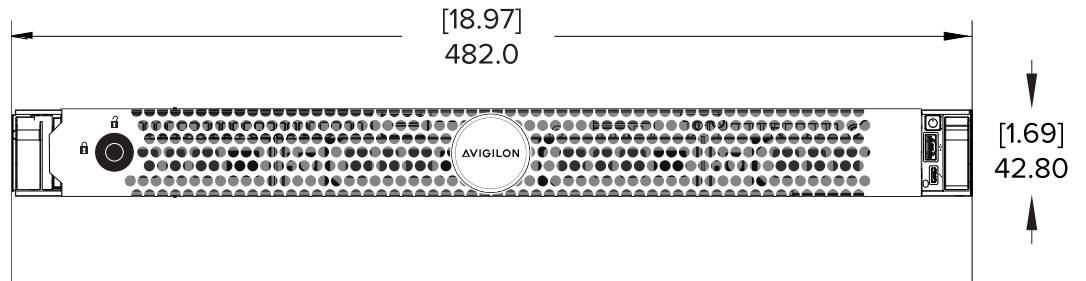

ENVIRONMENTAL	OPERATING	STORAGE
Temperature	10° C to 30° C (50° F to 86° F)	-40° C to 65° C (-40° F to 149° F)
Humidity	8% relative humidity with -12°C (10.4°F) min dew point to 80% relative humidity with 21°C (69.8°F) max dew point	5% to 95% RH with 27°C (80.6°F) maximum dew point
Vibration	0.21 Grms at 5 Hz to 500 Hz for 10 minutes	1.88 Grms at 10 Hz to 500 Hz for 15 min
Shock	Six consecutively executed shock pulses in the positive and negative x, y, and z axes (one pulse on each side of the system) of 6 G for up to 11 ms	Six consecutively executed shock pulses in the positive and negative x, y, and z axes (one pulse on each side of the system) of 71 G for up to 2 ms
Altitude	3,048 m (10,000 ft)	12,000 m (39,370 ft)

OUTLINE DIMENSIONS

[X.X]	INCHES
X	MM

AI NVR 2 VALUE

FORM FACTOR

1U rack mount chassis

DIMENSIONS (L x W x H)

598.6 mm x 482.0 mm x 42.8 mm

[23.56" x 18.97" x 1.69"]

WEIGHT

12.5 kg [27.5 lbs]