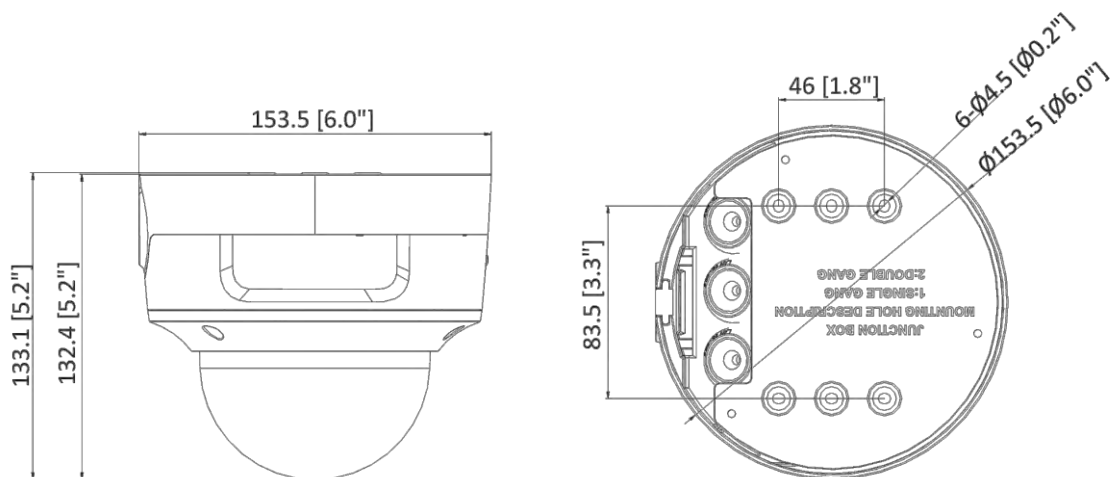

Approval	
EMC	FCC SDoC (47 CFR Part 15, Subpart B); CE-EMC (EN 55032: 2015, EN 61000-3-2: 2014, EN 61000-3-3: 2013, EN 50130-4: 2011 +A1: 2014); IC VoC (ICES-003: Issue 6, 2016); KC (KN 32: 2015, KN 35: 2015)
Safety	UL (UL 60950-1); CB (IEC 60950-1:2005 + Am 1:2009 + Am 2:2013, IEC 62368-1:2014); CE-LVD (EN 60950-1:2005 + Am 1:2009 + Am 2:2013, IEC 62368-1:2014); BIS (IS 13252(Part 1):2010+A1:2013+A2:2015)
Environment	CE-RoHS (2011/65/EU); WEEE (2012/19/EU); Reach (Regulation (EC) No 1907/2006)
Protection	IP67 (IEC 60529-2013), IK10 (IEC 62262:2002)

▪ Available Model

DS-2CD3786G2-IZS (2.7 to 13.5 mm)

▪ Dimension

Unit: mm (inch)