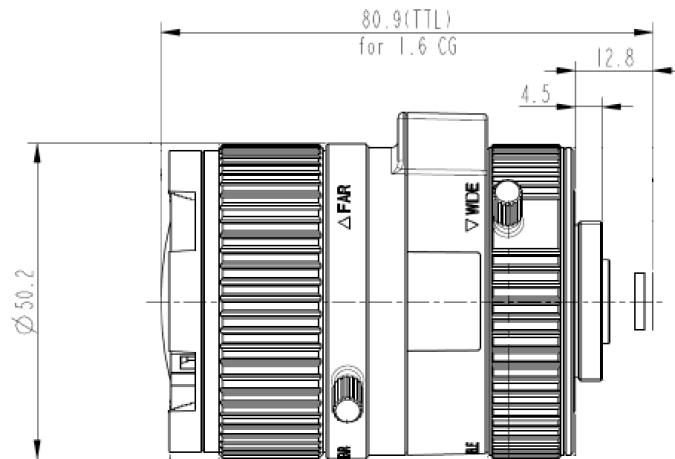

# CCTV LENS SPEC

Model NO.	HV0415D-MP		Specification	Vari-focal DC Auto Iris <b>3MP</b>	
Focallength	4-15mm		Mount	CS-Mount	
F number	F1.5-C		Flange Back Length	12.5mm	
Max. Image format	Φ9mm (1/1.8")		M. O. D	0.1m	
Control	Iris	DC Auto Iris	Dimension	Φ50.2*73.8mm	
	Focus	Manual	Weight	102.4g	
	Zoom	Manual	Operating Temperature	-20~60°C	
Field of View	D	1/1.8"	126.8° ~37.6°	116.5° ~35.1°	
	H		101.9° ~31.3°		99.2° ~30.6°
	V		65° ~20.9°		

Dimension

Lens Picture