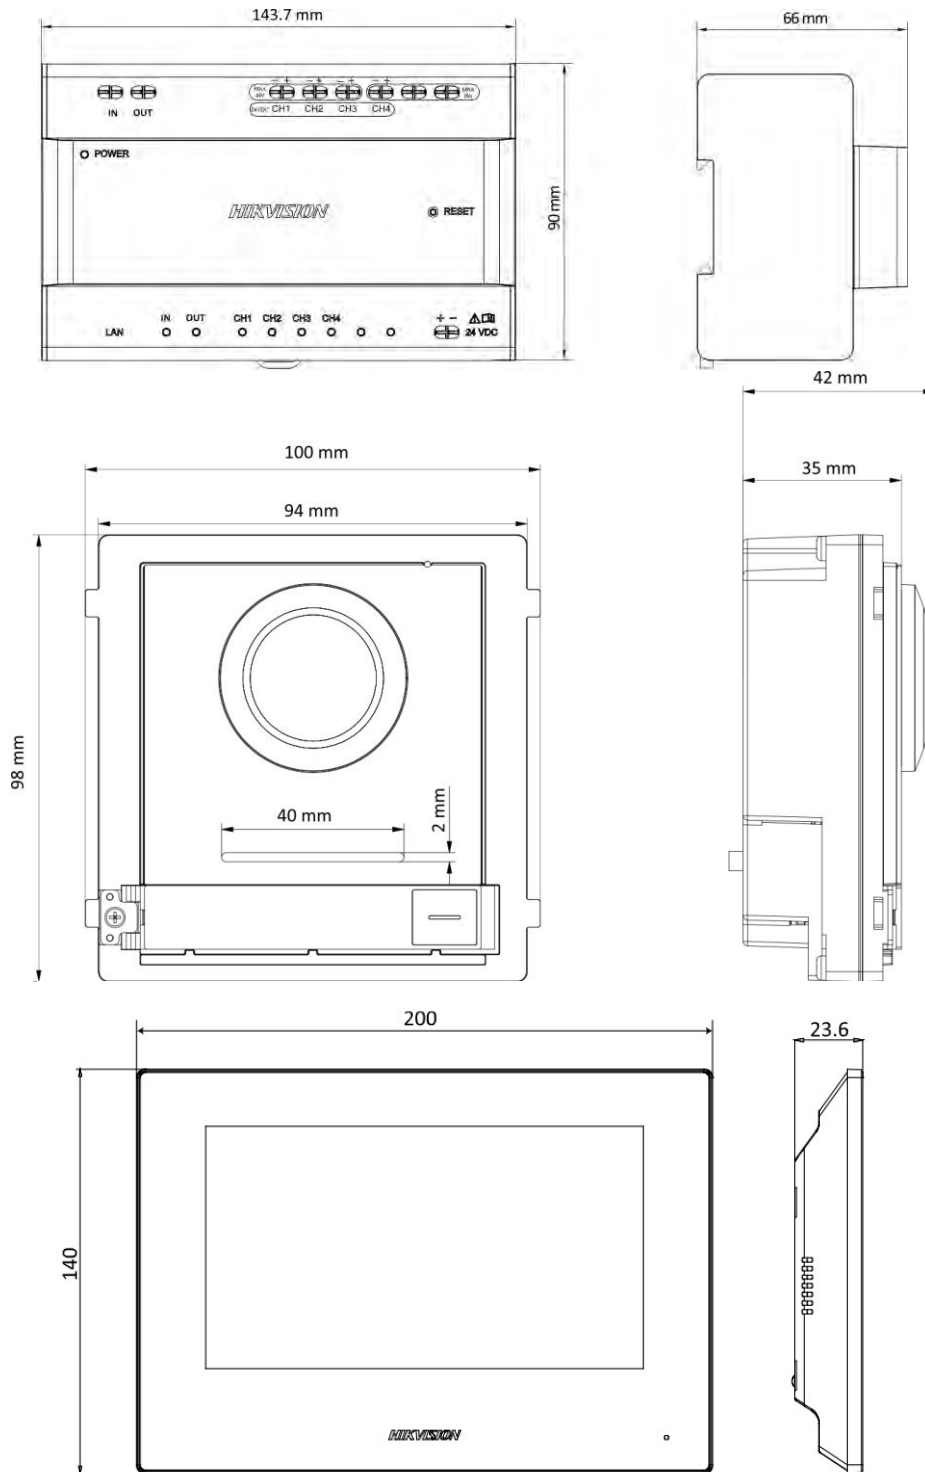

▪ **Available Model**

DS-KIS702(B)

DS-KIS702Y

▪ **Dimension**