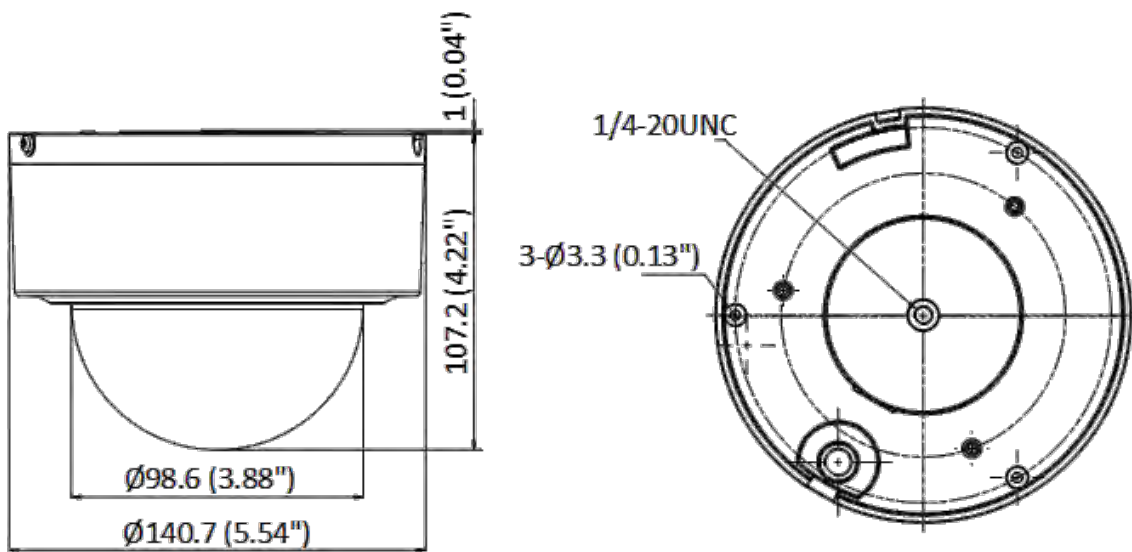

▪ **Dimension**

Unit: mm (inch)

▪ **Accessory**

▪ **Optional**

DS-1227ZJ-PT6	DS-1280ZJ-PT6	DS-1273-ZJ-PT6
		

Distributed by

**HIKVISION****Headquarters**

No.555 Qianmo Road, Binjiang District,
Hangzhou 310051, China
T +86-571-8807-5998
overseasbusiness@hikvision.com