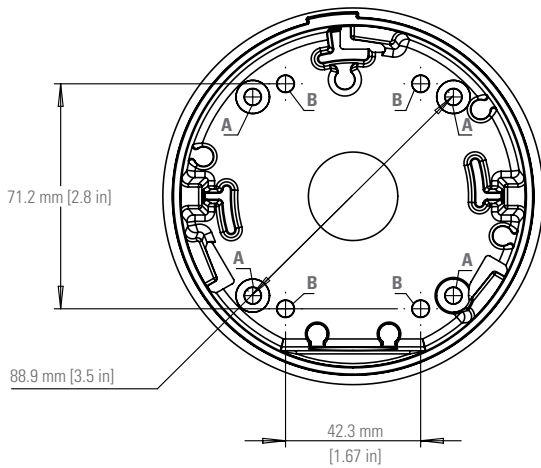

SPECIFICATIONS

MATERIAL

Aluminium

COLOR

Black or white

WEIGHT

350 g

DIMENSIONS

120 x 120 x 47 mm

BOX DIMENSIONS

185 x 172 x 78 mm

BOX WEIGHT

650 g

BOX INCLUDES

Conduit back box back box cover, washer, screws, L-key

COMPATIBLE WITH

Avigilon Ava Bullet Camera

TECHNICAL DRAWINGS

DESIGNATION	DIMENSION (MM)	DIMENSION (INCH)	USAGE
A	Wall Mount 62.86 x 62.86 (88.9 diagonal)	4.33 x 4.33	Avigilon Ava mounts, small screws
B	4" Square Box	42.3 x 71.2	Large screws & anchors