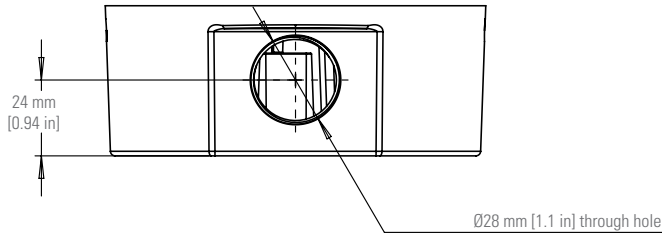

SPECIFICATIONS

MATERIAL

Aluminium

COLOR

Black or white

WEIGHT

350 g

DIMENSIONS

120 x 120 x 47 mm

BOX DIMENSIONS

185 x 172 x 78 mm

BOX WEIGHT

650 g

BOX INCLUDES

Conduit back box back box cover, washer, screws, L-key

COMPATIBLE WITH

Avigilon Ava Bullet Camera

TECHNICAL DRAWINGS

DESIGNATION	DIMENSION (MM)	DIMENSION (INCH)	USAGE
A	Wall Mount 62.86 x 62.86 (88.9 diagonal)	4.33 x 4.33	Avigilon Ava mounts, small screws
B	4" Square Box	42.3 x 71.2	Large screws & anchors