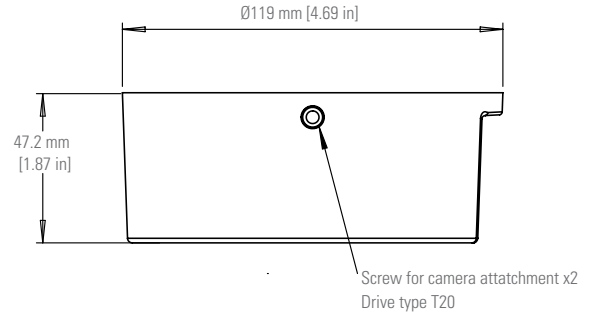

SPECIFICATIONS

MATERIAL

Aluminium

COLOR

Black or white

WEIGHT

350 g

DIMENSIONS

120 x 120 x 47 mm

BOX DIMENSIONS

185 x 172 x 78 mm

BOX WEIGHT

650 g

BOX INCLUDES

Conduit back box back box cover, washer, screws, L-key

COMPATIBLE WITH

Avigilon Ava Bullet Camera

TECHNICAL DRAWINGS

DESIGNATION	DIMENSION (MM)	DIMENSION (INCH)	USAGE
A	Wall Mount 62.86 x 62.86 (88.9 diagonal)	4.33 x 4.33	Avigilon Ava mounts, small screws
B	4" Square Box	42.3 x 71.2	Large screws & anchors