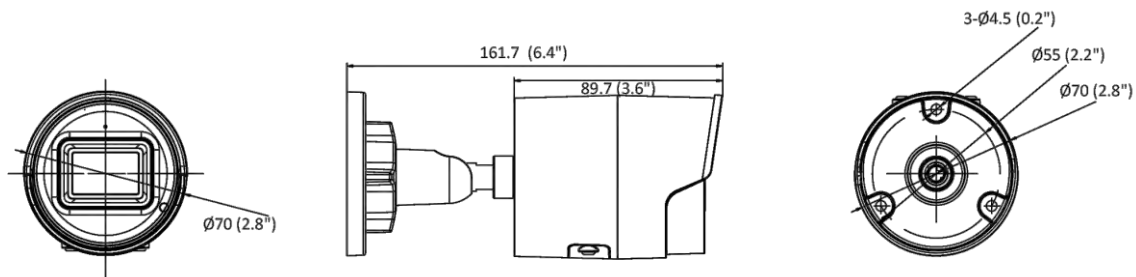

General	
Linkage Method	Upload to FTP/memory card/NAS, notify surveillance center, trigger recording, trigger capture, send email
Camera Material	Aluminum alloy body IR cover: plastic
Camera Dimension	Ø70 mm × 161.7 mm (Ø2.8" × 6.4")
Package Dimension	216 mm × 121 mm × 118 mm (8.6" × 4.8" × 4.7")
Camera Weight	Approx. 485 g (1.1 lb.)
With Package Weight	Approx. 744 g (1.6 lb.)
Storage Conditions	-30 °C to 60 °C (-22 °F to 140 °F). Humidity 95% or less (non-condensing)
Startup and Operating Conditions	-30 °C to 60 °C (-22 °F to 140 °F). Humidity 95% or less (non-condensing)
Web Client Language	33 languages English, Russian, Estonian, Bulgarian, Hungarian, Greek, German, Italian, Czech, Slovak, French, Polish, Dutch, Portuguese, Spanish, Romanian, Danish, Swedish, Norwegian, Finnish, Croatian, Slovenian, Serbian, Turkish, Korean, Traditional Chinese, Thai, Vietnamese, Japanese, Latvian, Lithuanian, Portuguese (Brazil), Ukrainian
General Function	Anti-flicker, heartbeat, password reset via email, pixel counter
Firmware Version	V5.5.113
Software Reset	Yes
Power Consumption and Current	12 VDC, 0.5 A, max. 6 W PoE (802.3af, 36 V to 57 V), 0.2 A to 0.13 A, max. 7.2 W
Power Supply	12 VDC ± 25%, reverse polarity protection PoE: 802.3af, Class 3
Power Interface	Ø5.5 mm coaxial power plug
Approval	
EMC	FCC (47 CFR Part 15, Subpart B); CE-EMC (EN 55032: 2015, EN 61000-3-2: 2014, EN 61000-3-3: 2013, EN 50130-4: 2011 +A1: 2014); RCM (AS/NZS CISPR 32: 2015); IC (ICES-003: Issue 6, 2016); KC (KN 32: 2015, KN 35: 2015)
Safety	UL (UL 60950-1); CB (IEC 60950-1:2005 + Am 1:2009 + Am 2:2013); CE-LVD (EN 60950-1:2005 + Am 1:2009 + Am 2:2013); BIS (IS 13252(Part 1):2010+A1:2013+A2:2015)
Environment	CE-RoHS (2011/65/EU); WEEE (2012/19/EU); Reach (Regulation (EC) No 1907/2006)
Protection	IP67 (IEC 60529-2013)

▪ Available Model

DS-2CD2063G2-I (2.8/4/6 mm)

DS-2CD2063G2-IU (2.8/4/6 mm)

DS-2CD2063G2-IU (2.8 mm) (Black)

Dimension

Unit: mm (inch)

Accessory

Optional