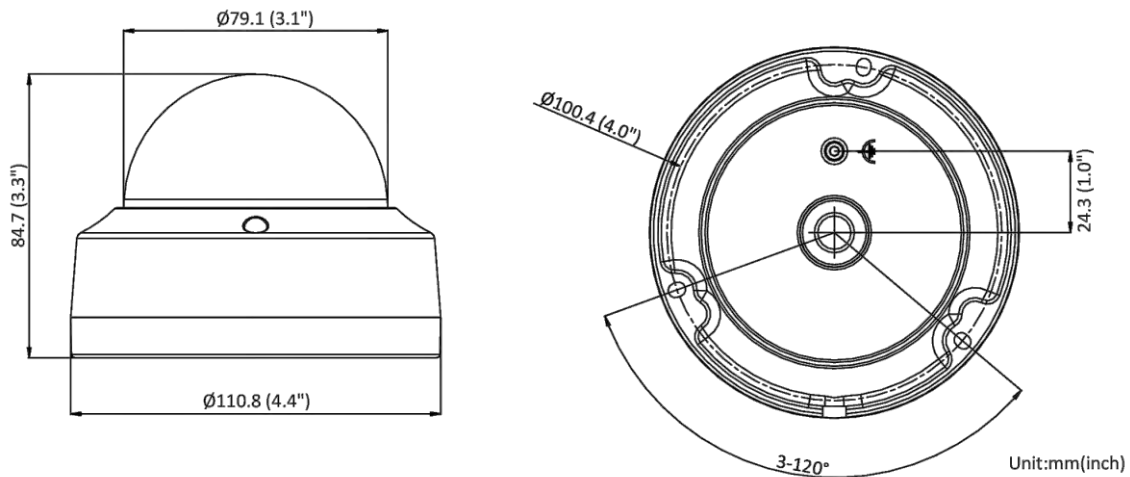

Deep Learning Function	
Perimeter Protection	Line crossing detection, intrusion detection Supports human and vehicle targets classification
General	
Linkage Method	Upload to FTP/memory card/NAS, notify surveillance center, trigger recording, trigger capture, send email
Camera Material	Aluminum alloy body Bubble: plastic
Camera Dimension	Ø110.8 mm × 84.7 mm (Ø4.4" × 3.3")
Package Dimension	134 mm × 134 mm × 108 mm (5.3" × 5.3" × 4.3")
Camera Weight	Approx. 520 g (1.1 lb.)
With Package Weight	Approx. 720 g (1.6 lb.)
Storage Conditions	-30 °C to 60 °C (-22 °F to 140 °F). Humidity 95% or less (non-condensing)
Startup and Operating Conditions	-30 °C to 60 °C (-22 °F to 140 °F). Humidity 95% or less (non-condensing)
Web Client Language	33 languages English, Russian, Estonian, Bulgarian, Hungarian, Greek, German, Italian, Czech, Slovak, French, Polish, Dutch, Portuguese, Spanish, Romanian, Danish, Swedish, Norwegian, Finnish, Croatian, Slovenian, Serbian, Turkish, Korean, Traditional Chinese, Thai, Vietnamese, Japanese, Latvian, Lithuanian, Portuguese (Brazil), Ukrainian
General Function	Anti-flicker, heartbeat, password reset via email, pixel counter
Firmware Version	V5.5.113
Software Reset	Yes
Power Consumption and Current	12 VDC, 0.5 A, max. 6 W PoE (802.3af, 36 V to 57 V), 0.25 A to 0.15 A, max. 7.5 W
Power Supply	12 VDC ± 25%, reverse polarity protection PoE: 802.3af, Class 3
Power Interface	Ø5.5 mm coaxial power plug
Approval	
EMC	FCC (47 CFR Part 15, Subpart B); CE-EMC (EN 55032: 2015, EN 61000-3-2: 2014, EN 61000-3-3: 2013, EN 50130-4: 2011 +A1: 2014); RCM (AS/NZS CISPR 32: 2015); IC (ICES-003: Issue 6, 2016); KC (KN 32: 2015, KN 35: 2015)
Safety	UL (UL 60950-1); CB (IEC 60950-1:2005 + Am 1:2009 + Am 2:2013); CE-LVD (EN 60950-1:2005 + Am 1:2009 + Am 2:2013);
Environment	CE-RoHS (2011/65/EU); WEEE (2012/19/EU); Reach (Regulation (EC) No 1907/2006)
Protection	IP67 (IEC 60529-2013), IK10 (IEC 62262: 2002)

### Dimension