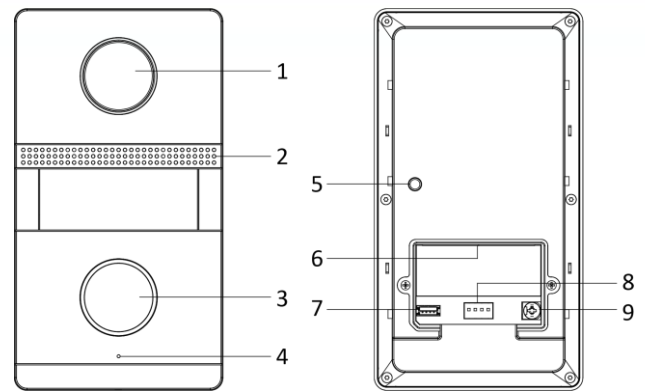

Specification

System parameters	
Operating system	Embedded Analog operation system
ROM	/
RAM	/
CPU	/
Display parameters	
Screen size	/
Operation method	/
Type	/
Resolution	/
Video parameters	
Video standard	/
Supplement light	White light supplement
Lens	Low Illumination 2 MP HD IR Camera
FOV	Horizontal: 100° , Vertical: 69°

WDR	Support
	Main stream : 1920 × 1080
Resolution	Sub stream : 720 × 480

Audio parameters

Audio input	Built-in omnidirectional microphone
Audio compression standard	/
Audio output	Built-in loudspeaker (More than 85 dB within 20 cm)
Audio compression bitrate	/
Audio quality	/
Volume adjustment	Adjustable with screwdriver

Capacity

Fingerprint capacity	/
User capacity	/
Face capacity	/
Linked indoor station capacity	/
Event capacity	/

Network parameters

Communication protocol	/
Wired network	/
Wi-Fi	/
Bluetooth	/

3G/4G	/
Device interfaces	
Alarm input	4
Network interface	/
TAMPER	1
Exit button	2
RS-485	/
USB	/
Wiegand	/
TF card	/
Alarm output	/
Lock control	2, locking time can be adjusted via DIP switch (Max. 7 s)
Door contact input	2
Power interface	/
DIP switch	4
General	
Button	1
Installation	Flush mounting
Indicator	/
Weight	With package: 508.1 g Without package: 355.2 g
Protective level	IP65, IK7
Working temperature	-30 ° C to +60 ° C (-22 ° F to 140 ° F)
Working humidity	10% to 90%
Dimensions	150 mm × 82 mm × 23.5 mm (5.91" × 3.23" × 0.93")
Battery	/
Power supply	48 VDC, 0.5 A
Application environment	Outdoor
Power consumption	≤ 12 W

No.	Description	No.	Description
1	Camera	6	Terminals
2	Loudspeaker	7	Debugging Port
3	Call Button	8	DIP Switch
4	Microphone	9	Volume Adjust
5	TAMPER		

Dimension

Available Model

DS-KV1101-ME2/Flush

Physical Interface