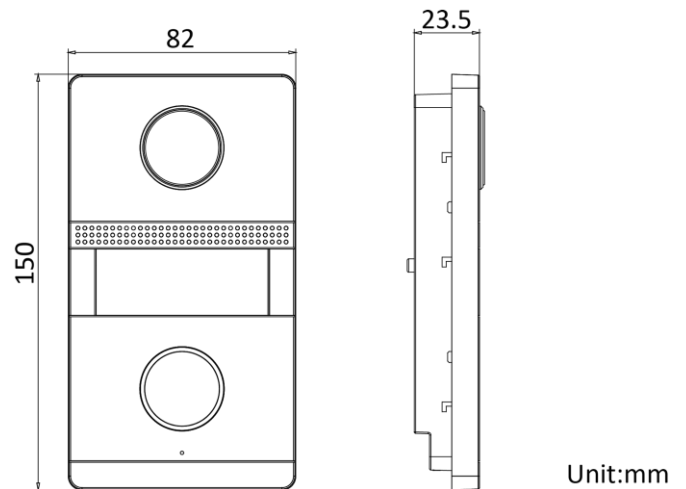

Specification

System parameters	
Operating system	Embedded Analog operation system
ROM	/
RAM	/
CPU	/
Display parameters	
Screen size	/
Operation method	/
Type	/
Resolution	/
Video parameters	
Video standard	/
Supplement light	White light supplement
Lens	Low Illumination 2 MP HD IR Camera
FOV	Horizontal: 100° , Vertical: 69°

WDR	Support
	Main stream : 1920 × 1080
Resolution	Sub stream : 720 × 480

Audio parameters

Audio input	Built-in omnidirectional microphone
Audio compression standard	/
Audio output	Built-in loudspeaker (More than 85 dB within 20 cm)
Audio compression bitrate	/
Audio quality	/
Volume adjustment	Adjustable with screwdriver

Capacity

Fingerprint capacity	/
User capacity	/
Face capacity	/
Linked indoor station capacity	/
Event capacity	/

Network parameters

Communication protocol	/
Wired network	/
Wi-Fi	/
Bluetooth	/

3G/4G	/
Device interfaces	
Alarm input	4
Network interface	/
TAMPER	1
Exit button	2
RS-485	/
USB	/
Wiegand	/
TF card	/
Alarm output	/
Lock control	2, locking time can be adjusted via DIP switch (Max. 7 s)
Door contact input	2
Power interface	/
DIP switch	4
General	
Button	1
Installation	Flush mounting
Indicator	/
Weight	With package: 508.1 g Without package: 355.2 g
Protective level	IP65, IK7
Working temperature	-30 ° C to +60 ° C (-22 ° F to 140 ° F)
Working humidity	10% to 90%
Dimensions	150 mm × 82 mm × 23.5 mm (5.91" × 3.23" × 0.93")
Battery	/
Power supply	48 VDC, 0.5 A
Application environment	Outdoor
Power consumption	≤ 12 W

No.	Description	No.	Description
1	Camera	6	Terminals
2	Loudspeaker	7	Debugging Port
3	Call Button	8	DIP Switch
4	Microphone	9	Volume Adjust
5	TAMPER		

Dimension

Available Model

DS-KV1101-ME2/Flush

Physical Interface