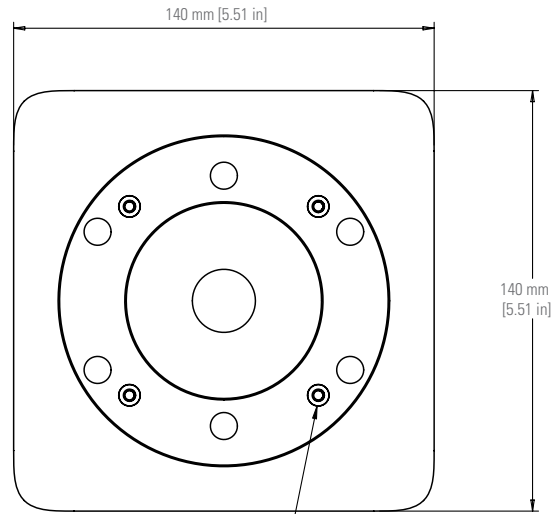

AVIGILON™

AVA BULLET ADAPTER PLATE

ACC-ADA-PLA-B | Adapter plate, black
ACC-ADA-PLA-W | Adapter plate, white

Avigilon Ava Bullet Adapter Plate

Use the adapter plate with the Avigilon Ava Bullet Camera when fitted to a 4" square, single- or double-gang junction box.

SPECIFICATIONS

MATERIAL
Steel and rubber
COLOR
Black or white
WEIGHT
200 g
DIMENSIONS
140 x 140 x 9 mm
BOX DIMENSIONS
185 x 166 x 33 mm
BOX WEIGHT
300 g
BOX INCLUDES
Adapter plate, screws and washers
COMPATIBLE WITH
Avigilon Ava Bullet Camera

TECHNICAL DRAWINGS

Front view

Threads for camera attachment M4 x 4

Rear view

DESIGNATION	DIMENSION (MM)	DIMENSION (INCH)
A Wall Mount	110 x 110	4.33 x 4.33
B 4" Square Box	85.7 x 85.7 (121.2 diagonal)	3.38 x 3.38 (4.77 diagonal)
C Double Gang	84 x 46	3.31 x 1.81
D Single Gang	83.3	3.28