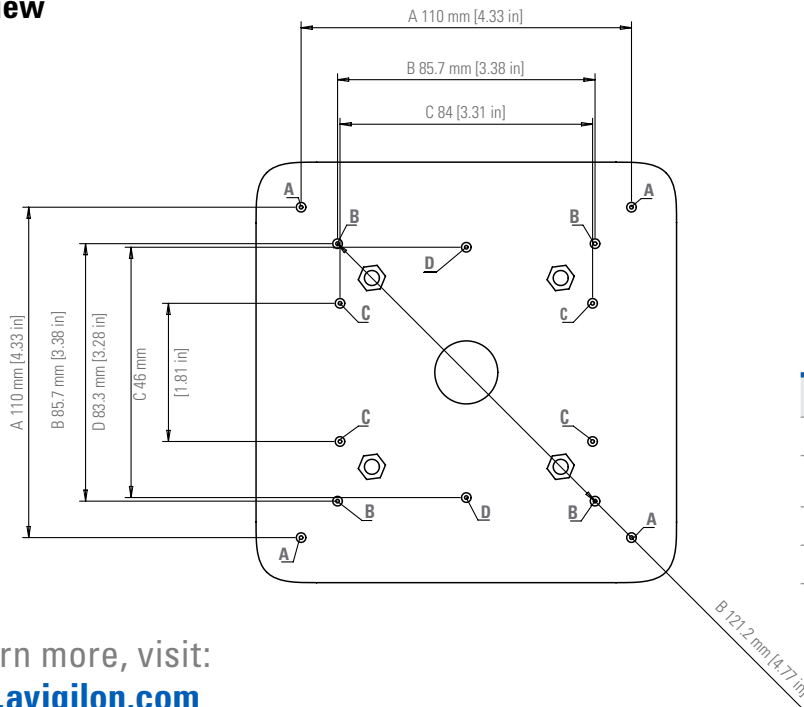

AVIGILON™

AVA BULLET ADAPTER PLATE

ACC-ADA-PLA-B | Adapter plate, black
ACC-ADA-PLA-W | Adapter plate, white

Avigilon Ava Bullet Adapter Plate

Use the adapter plate with the Avigilon Ava Bullet Camera when fitted to a 4" square, single- or double-gang junction box.

SPECIFICATIONS

MATERIAL
Steel and rubber
COLOR
Black or white
WEIGHT
200 g
DIMENSIONS
140 x 140 x 9 mm
BOX DIMENSIONS
185 x 166 x 33 mm
BOX WEIGHT
300 g
BOX INCLUDES
Adapter plate, screws and washers
COMPATIBLE WITH
Avigilon Ava Bullet Camera

TECHNICAL DRAWINGS

Front view

Threads for camera attachment M4 x 4

Rear view

DESIGNATION	DIMENSION (MM)	DIMENSION (INCH)
A Wall Mount	110 x 110	4.33 x 4.33
B 4" Square Box	85.7 x 85.7 (121.2 diagonal)	3.38 x 3.38 (4.77 diagonal)
C Double Gang	84 x 46	3.31 x 1.81
D Single Gang	83.3	3.28