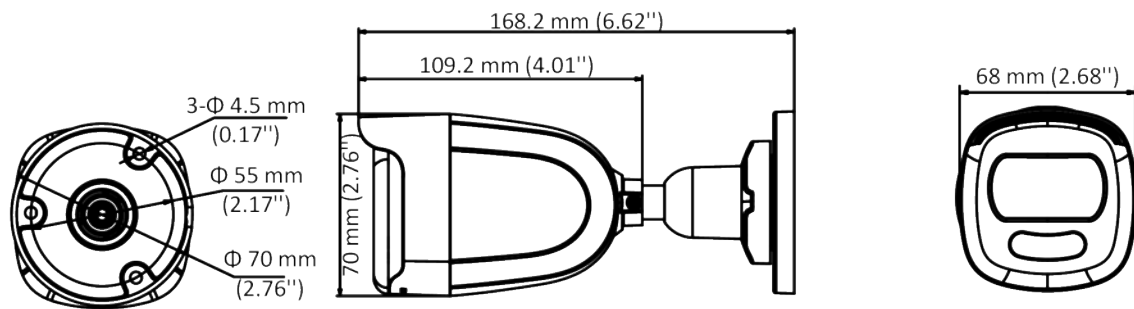

General	
Power Consumption	Max. 3.5 W
Protection Level	IP67
Material	Metal
White Light Range	Up to 20 m
Communication	HIKVISION-C
Dimensions	68 mm × 70 mm × 168.2 mm (2.68" × 2.76" × 6.62")
Weight	Approx. 350 g (0.77 lb.)

Available Model

DS-2CE10HFT-F

Dimension

Accessory

DS-1280ZJ-XS
Junction Box