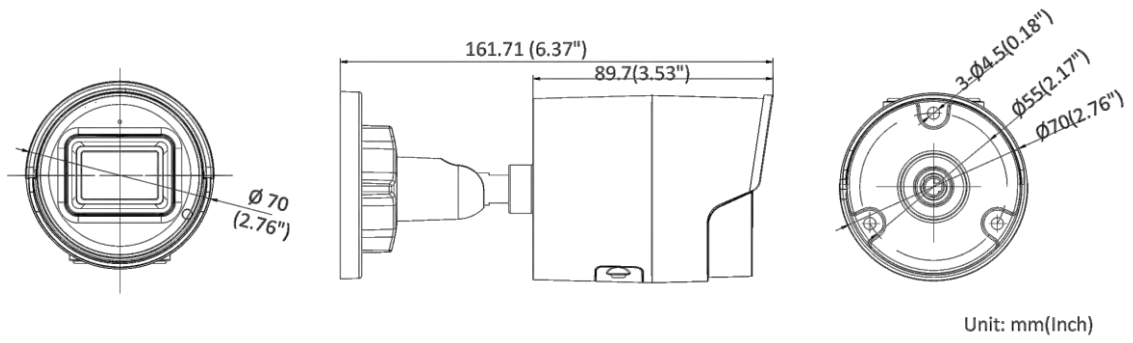

▪ **Dimension**

▪ **Accessory**

▪ **Optional**

DS-1280ZJ-XS

Junction Box