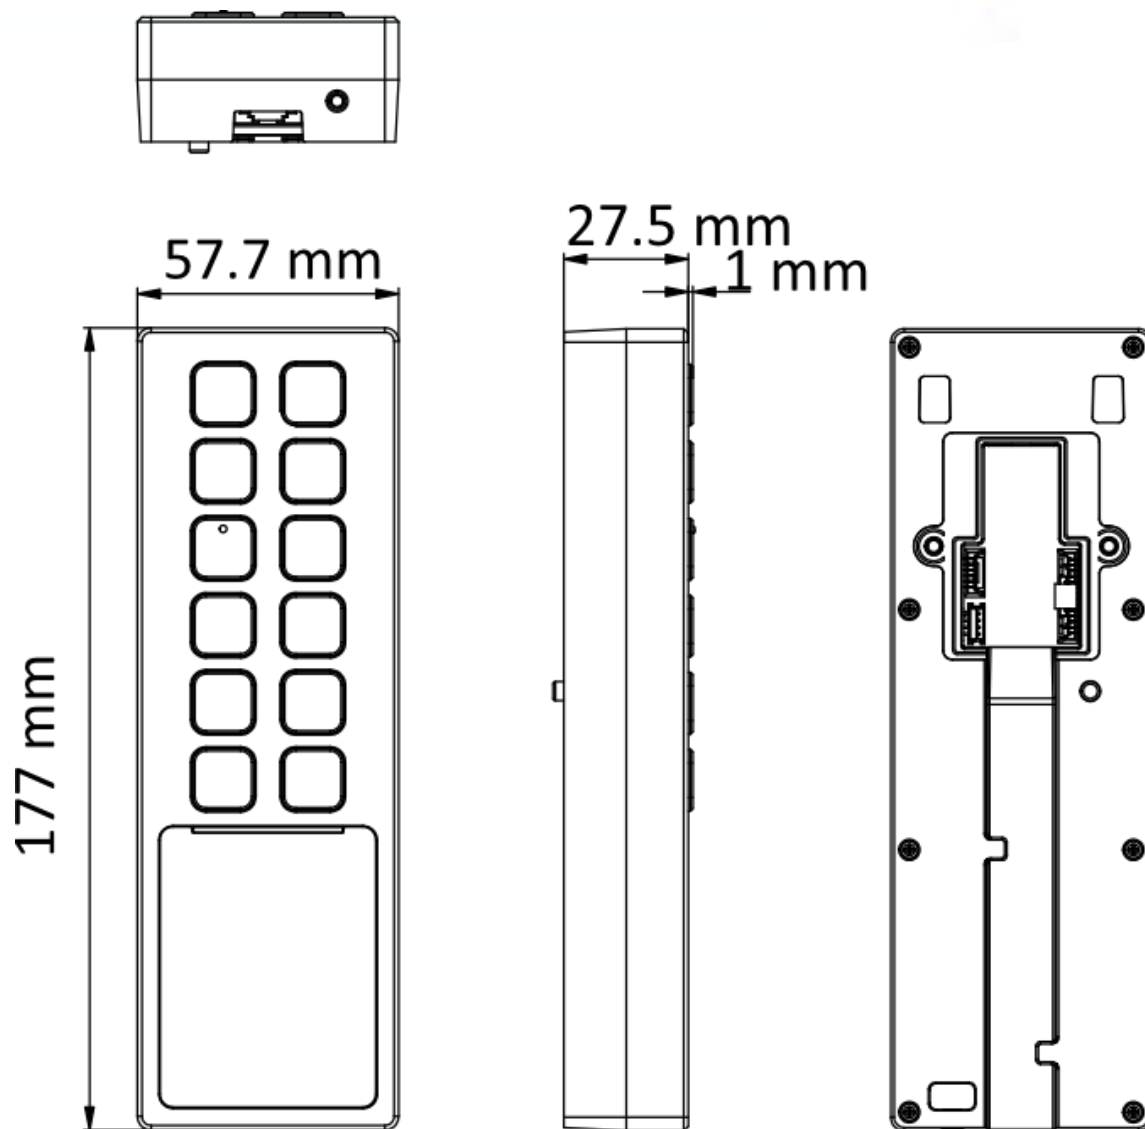

## DS-K1T805MBWX Access Control Terminal

- High protective level: IP65 and IK08
- Slim and flexible design with metal
- 10,000 cards and 100,000 events storage
- Built-in card reader for M1 card
- Supports operation by mobile App (Hik-Connect)
- Supports AP configuration, configuration via PC web and mobile web are available
- Supports multiple authentication types: card, PIN, and bluetooth

## ▪ Specification

System	
Operating system	Linux
Audio	
Audio output	1 built-in buzzer
Network	
Bluetooth	Support
Wired network	10/100 Mbps self-adaptive
Wi-Fi	2.4 GHz, IEEE802.11b, 802.11g, 802.11n, 802.11d, 802.11e, 802.11h, 802.11i
Interface	
RS-485	1, supports OSDP
Network interface	1
Wiegand	Wiegand 26/34
Lock control	1
Exit button	1
Door contact input	1
Alarm input	2
Alarm output	1
TAMPER	1
Capacity	
Card capacity	10,000
Event capacity	100,000
Authentication	
Card type	M1 card
Card reading distance	0 to 4 cm
Card reading duration	< 1 s
Function	
Hik-Connect	Support
Configuration via Web Browser	Support PC web configuration and mobile web operation
General	
Power supply	12 VDC/1 A
Working temperature	-30 °C to 60 °C (-22 °F to 140 °F)
Working humidity	0% to 90% (no condensing)
Dimensions	57.7 mm × 177 mm × 34.6 mm (2.3" × 7.0" × 1.4")
Power consumption	≤ 12 W
Language	English, Vietnamese, Brazilian Portuguese, Spanish, French, Italian, Arabic, Thai, Turkish, Indonesian, Ukrainian, and Russian

## ▪ Available Model

DS-K1T805MBWX

## ▪ Dimension

**Headquarters**

No.555 Qianmo Road, Binjiang District,  
Hangzhou 310051, China  
T +86-571-8807-5998  
www.hikvision.com

Follow us on social media to get the latest product and solution information.