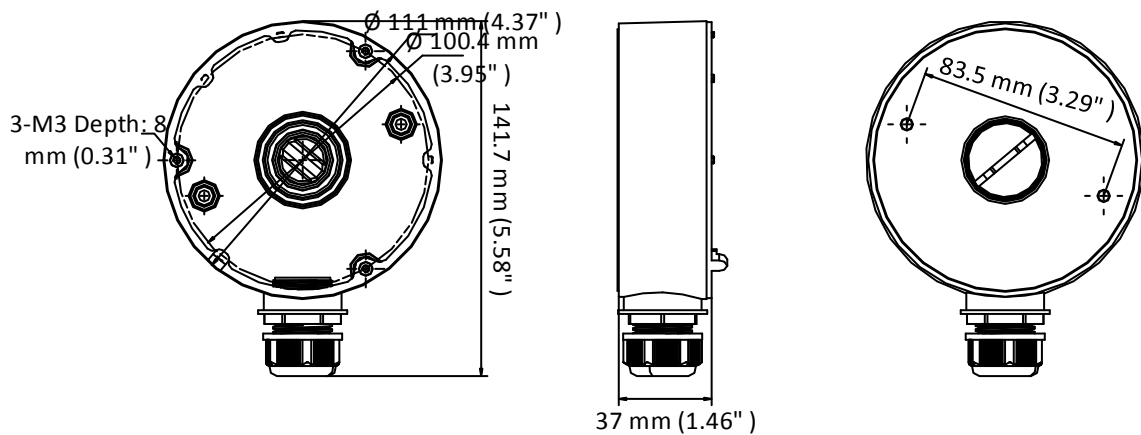

DS-1280ZJ-DM18(Black)

Junction Box

Features

- Aluminum alloy with surface spray treatment
- Side outlet, and bottom outlet
- Interchangeable bottom waterproof cover, and side gland nut
- Applies to both indoor conditions, and outdoor conditions

Dimension

Available Model

DS-1280ZJ-DM18(Black)

Parameter

Model	DS-1280ZJ-DM18(Black)
Parameters	Junction Box
Appearance	Black
Material	Aluminum Alloy
Dimension	141.7 mm × 37 mm × Ø 111 mm (5.58" × 1.46" × Ø 4.37")
Weight	1490 g (3.28 lb.)

Notes

- The junction box should be installed on the flat surface.
- Waterproof rubber is necessary for outdoor application.
- The wall must be capable of supporting at least 3 times as much as the total weight of the camera, and the mount.
- The maximum load capacity of the junction box is 4.5 kg (9.9 lb.).