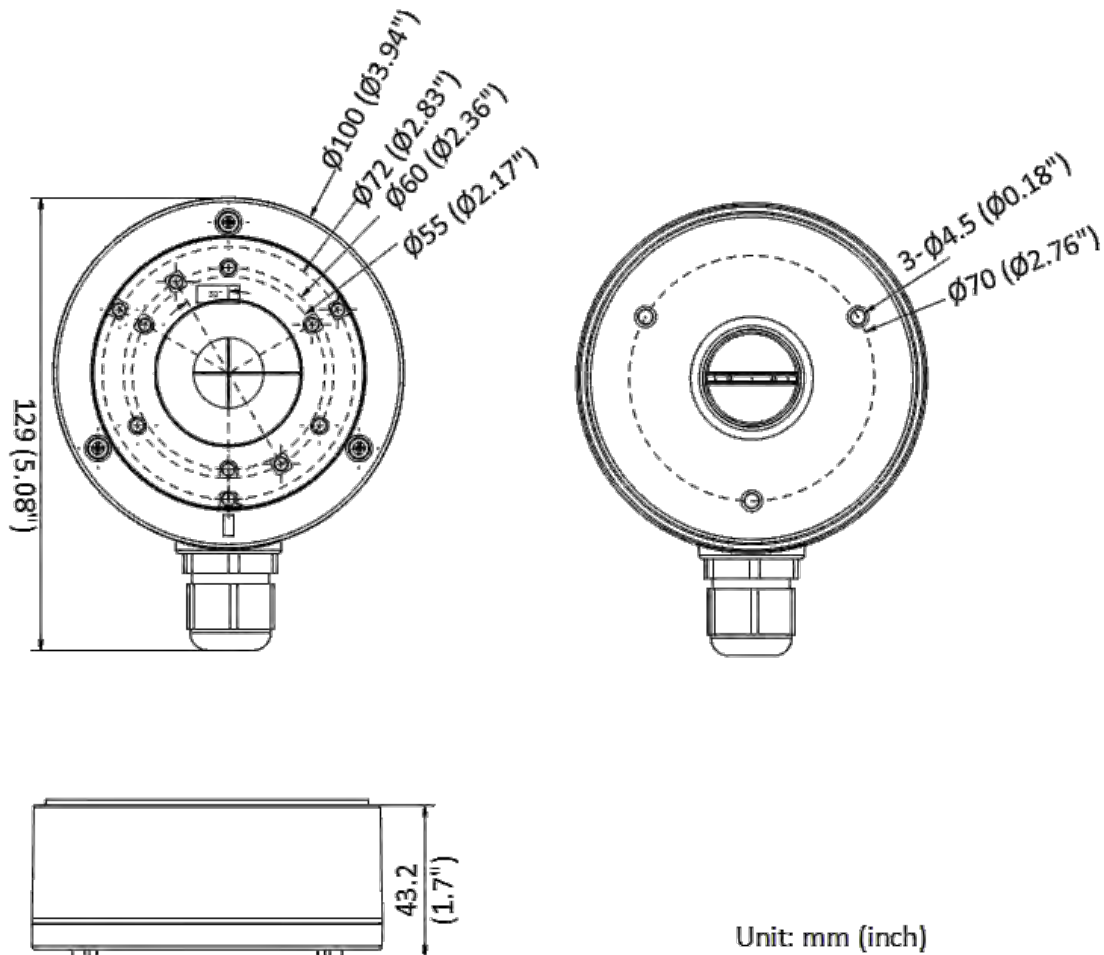

**DS-1280ZJ-XS-Grey
Junction Box**

- Applies to turret and dome camera

▪ Specification

Parameters	
Weight	Approx. 0.3 kg (0.66 lb.)
Appearance	Grey
Material	ADC12
Dimension	132 mm × 100 mm × 43.5 mm (5.20" × 3.94" × 1.71")

▪ Available Model

DS-1280ZJ-XS-Grey

▪ Dimension

Headquarters

No.555 Qianmo Road, Binjiang District,
Hangzhou 310051, China
T +86-571-8807-5998
www.hikvision.com

Follow us on social media to get the latest product and solution information.