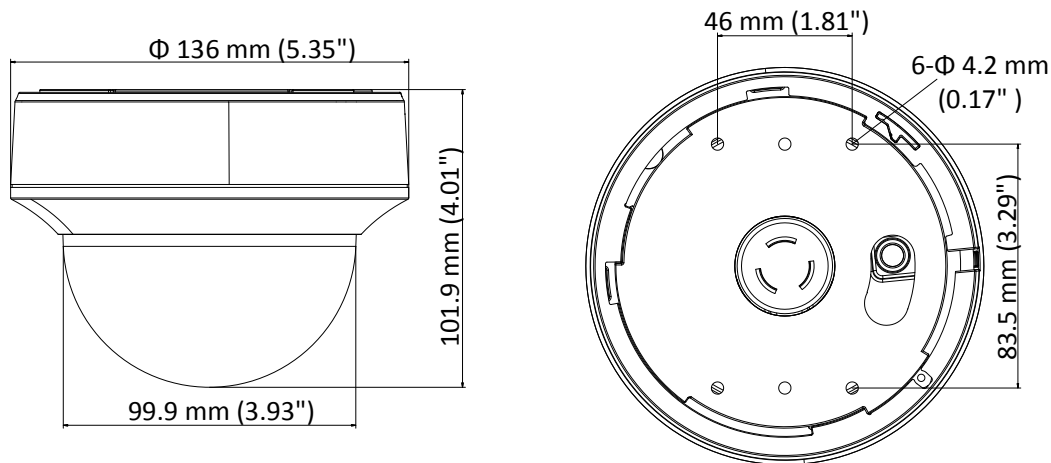

Order Models

DS-2CE56D8T-AITZF

DS-2CE56D8T-ITZF

Dimension