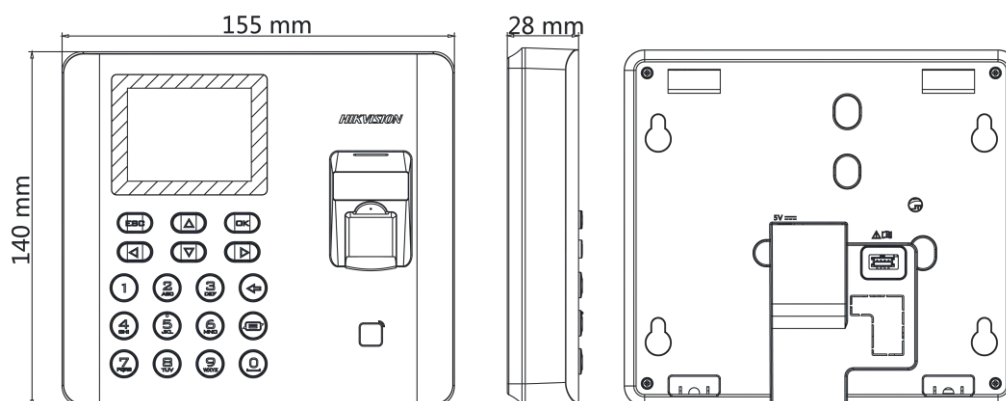

▪ Specification

System	
Operating system	Linux
Screen	
Screen size	2.4-inch
Type	LCD-TFT display screen
Audio	
Audio output	1 loudspeaker, 1 buzzer
Network	
Wired network	TCP/IP, 10/100Mbps, self-adaptive
Wi-Fi	Support
Interface	
Network interface	1
USB	1
Capacity	
Card capacity	3000
Fingerprint capacity	3000
Event capacity	100,000
Authentication	
Card type	EM card
Card reading distance	0 to 5 cm
Card reading duration	< 1 s
Fingerprint module	Optical fingerprint module
Fingerprint comparing mode	1:1 and 1:N
Fingerprint recognition duration	< 1 s
Fingerprint FAR	≤ 0.001 %
Fingerprint FRR	≤ 0.01 %
Others	
Indicator	Power/status (red/green)
Battery	Support
Power supply	5 VDC/1 A
Working temperature	-10 °C to +55 °C (14 °F to +131 °F)
Working humidity	10% to 90% (no condensing)
Color	Black
Dimensions	140 mm × 155 mm × 30 mm (5.51" × 6.01" × 1.18")
Application environment	Indoor
Installation	Surface mounting, desk stand

▪ Dimension

▪ Available Model

DS-K1A802AEF-B