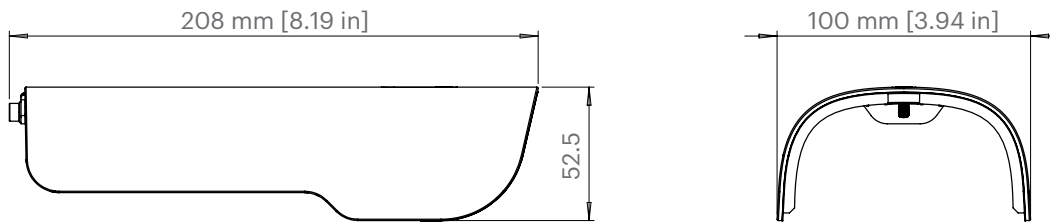

SPECIFICATIONS

MATERIAL

PC/ABS plastic

COLOR

Black or white

WEIGHT

90 g

DIMENSIONS

208 x 100 x 52.5 mm

BOX DIMENSIONS

248 x 131 x 63 mm

BOX WEIGHT

235 g

BOX INCLUDES

Weather shield, weather shield bracket, screws and washers

COMPATIBLE WITH

Avigilon Ava Bullet Camera

MOTOROLA SOLUTIONS

TECHNICAL DRAWINGS

Mounted and fully extended:

Mounted to the Bullet Wide, the weather shield is visible in the video when extended. Pull the weather shield back, or zoom to above step 20 to resolve this.