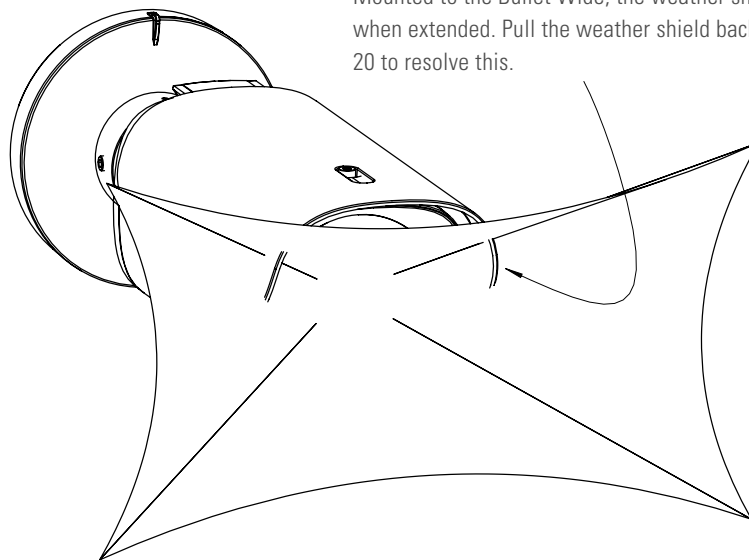

208 x 100 x 52.5 mm

BOX DIMENSIONS

248 x 131 x 63 mm

BOX WEIGHT

235 g

BOX INCLUDES

Weather shield, weather shield bracket, screws and washers

COMPATIBLE WITH

Avigilon Ava Bullet Camera

MOTOROLA SOLUTIONS

TECHNICAL DRAWINGS

Mounted and fully extended:

Mounted to the Bullet Wide, the weather shield is visible in the video when extended. Pull the weather shield back, or zoom to above step 20 to resolve this.