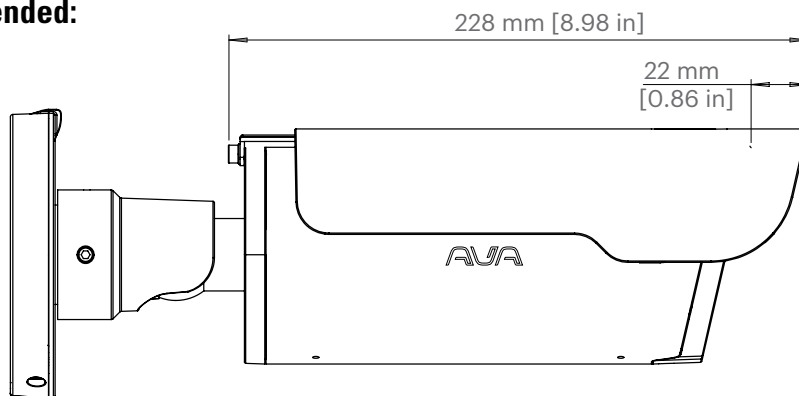

SPECIFICATIONS

MATERIAL

PC/ABS plastic

COLOR

Black or white

WEIGHT

90 g

DIMENSIONS

208 x 100 x 52.5 mm

BOX DIMENSIONS

248 x 131 x 63 mm

BOX WEIGHT

235 g

BOX INCLUDES

Weather shield, weather shield bracket, screws and washers

COMPATIBLE WITH

Avigilon Ava Bullet Camera

MOTOROLA SOLUTIONS

TECHNICAL DRAWINGS

Mounted and fully extended:

Mounted to the Bullet Wide, the weather shield is visible in the video when extended. Pull the weather shield back, or zoom to above step 20 to resolve this.