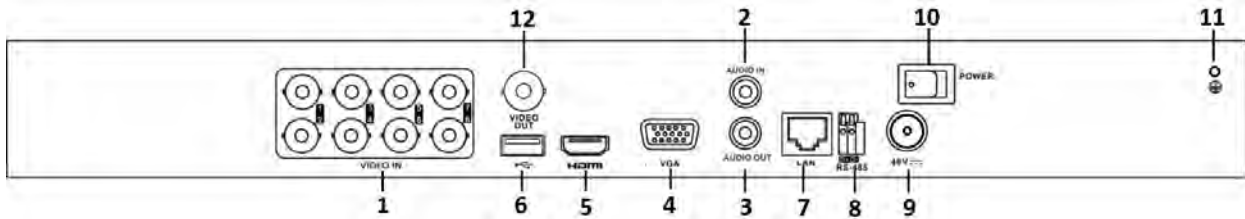

Physical Interfaces

NOTE The rear panel of DS-7204HUHI-K1/E provides 4 video input interfaces.

Index	Description	Index	Description
1	VIDEO IN	7	LAN Network Interface
2	AUDIO IN, RCA Connector	8	RS-485 Serial Interface
3	AUDIO OUT, RCA Connector	9	Power Input
4	VGA Interface	10	Power Switch
5	HDMI Interface	11	GND
6	USB Interface	12	VIDEO OUT