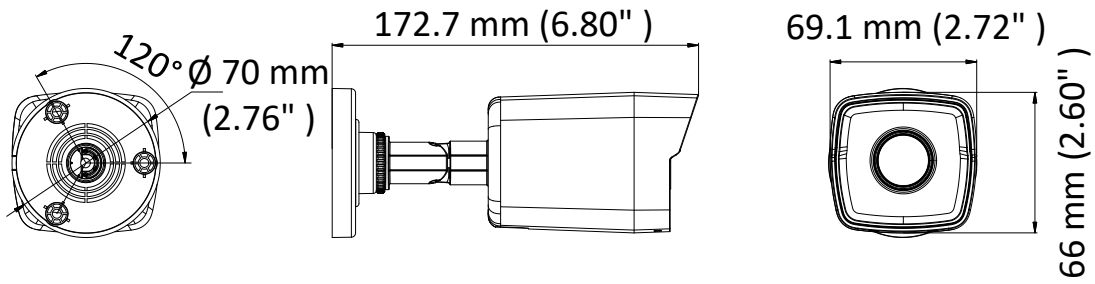

anti-corrosion demands. Typical application scenarios include coastal areas about 2 kilometers (1.24 miles) away from coastlines, as well as areas affected by acid rain.
No specific protection	Hikvision products at this level are equipped for use in areas where no specific anti-corrosion protection is needed.

Dimensions

Accessory