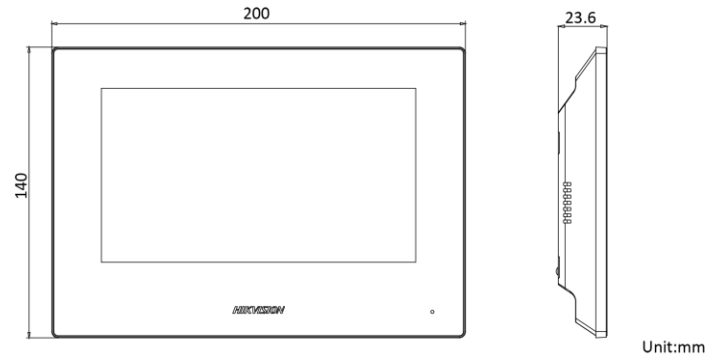

Bluetooth version	/
3G/4G standard	/
Zigbee	/
Device interfaces	
Alarm input	8
Network interface	1 RJ-45 10/100 Mbps self-adaptive
TAMPER	/
RS-485	/
USB	/
TF card	/
Alarm output	/
Power interface	1 (12VDC power input)
General	
Button	/
Installation	Surface mounting, table mounting
Indicator	/
Protective level	/
Working temperature	-10 ° C to 50 ° C (14 ° F to 133 ° F)
Working humidity	10% to 90%
Dimensions	200 mm × 140 mm × 23.6 mm (7.87" × 5.51" × 0.93")
Battery	/
Power supply	IEEE802.3af, standard PoE 12 VDC
Application environment	Indoor
Power consumption	≤ 3 W
Language	English, French, Portuguese (Brazil), Spanish, Russian, German, Italian, Polish, Turkish, Vietnamese, Arabic, Czech, Hungarian, Dutch, Romanian, Bulgarian, Ukrainian, Croatian, Serbian, Greek, Slovak
Weight	Without package: 330 g (0.73 lb), With package: 667g (1.47 lb)

Dimension

Accessory

Optional

DS-KABH6320-T
Indoor Station Table Bracket