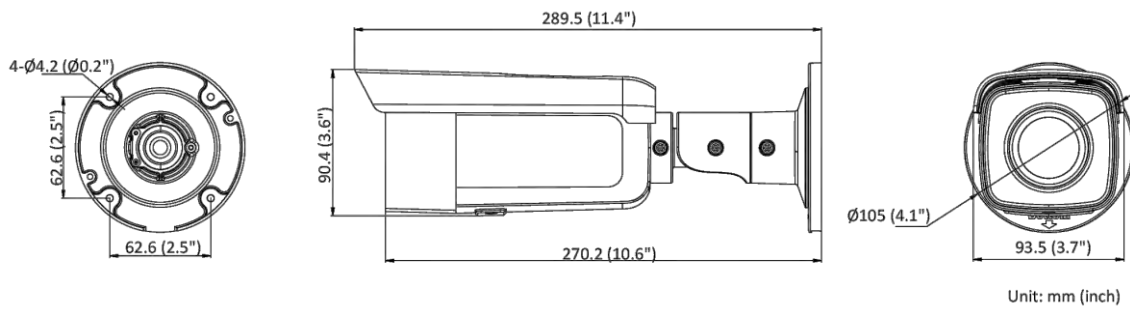

▪ **Dimension**

▪ **Accessory**

▪ **Optional**

DS-1280ZJ-S Junction Box	DS-1275ZJ-S-SUS Vertical Pole Mount	DS-1260ZJ Junction Box