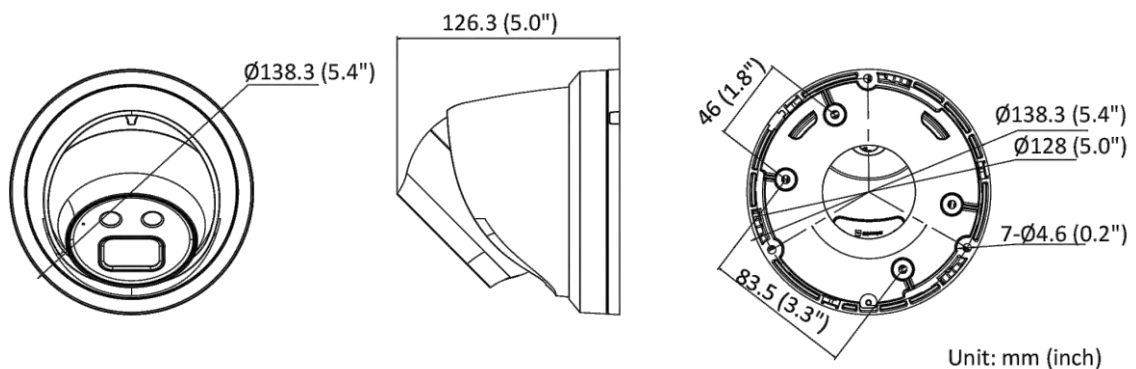

Approval	
EMC	FCC SDoC (47 CFR Part 15, Subpart B); CE-EMC (EN 55032: 2015, EN 61000-3-2: 2019, EN 61000-3-3: 2013, EN 50130-4: 2011 +A1: 2014); IC VoC (ICES-003: Issue 6, 2019); KC (KN 32: 2015, KN 35: 2015)
Safety	UL (UL 60950-1); CB (IEC 60950-1:2005 + Am 1:2009 + Am 2:2013, IEC 62368-1:2014); CE-LVD (EN 60950-1:2006+A2:2013, IEC 62368-1:2014+A11:2017); BIS (IS 13252(Part 1):2010+A1:2013+A2:2015)
Environment	CE-RoHS (2011/65/EU); WEEE (2012/19/EU); Reach (Regulation (EC) No 1907/2006)
Protection	IP67 (IEC 60529-2013)

▪ **Available Model**

DS-2CD3386G2-ISU (2.8/4/6 mm)

▪ **Dimension**