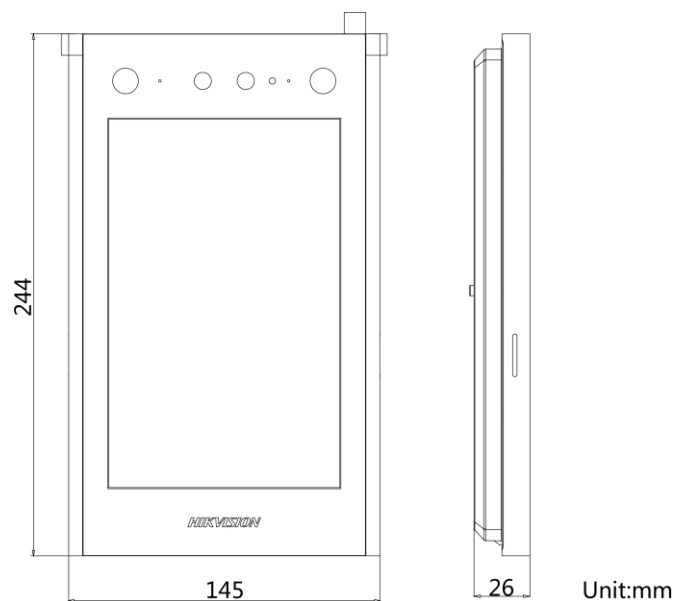

Authentication	
Card reading frequency	13.56 MHz
Device interfaces	
Alarm input	4 (2 exit buttons and 2 door contacts by default)
Network interface	2 RJ45 (1 reserved)
TAMPER	1
Exit button	2 (1 for lock control and 1 for DS-K2M060 relay control)
RS-485	2 (1 for Hikvision's card reader or elevator controller and 1 for DS-K2M060 by default)
USB	2 for internal use only
Wiegand	/
TF card	1 (reserved)
Alarm output	2 (reserved)
Lock control	2 (1 relay and 1 RS-485 to control the DS-K2M060)
Door contact input	1
Power interface	1
General	
Button	/
Installation	Surface mounting & flush mounting
Indicator	0
Weight	0.965 kg
Protective level	IP65
Working temperature	-30° C to 60° C (-22° F to 140° F)
Working humidity	10% to 90%
Dimensions	244 mm × 145 mm × 26 mm (9.6" × 5.7" × 1")
Battery	/
Power supply	12 VDC, 2 A
Application environment	Outdoor
Power consumption	≤ 18 W

Language	English, French, Portuguese, Brazilian Portuguese, Spanish, Russian, German, Italian, Polish, Turkish, Vietnamese, Arabic, Czech, Hungarian, Dutch, Romanian, Bulgarian, Ukrainian, Croatian, Serbian, Greek, Lithuanian, Estonian, Latvian, Norwegian, Danish, Slovakia, Hebrew, Swedish, Finnish, TraChinese, Mongolian, HongKongTraChinese

Available Model

DS-KD9403-E6

Dimension