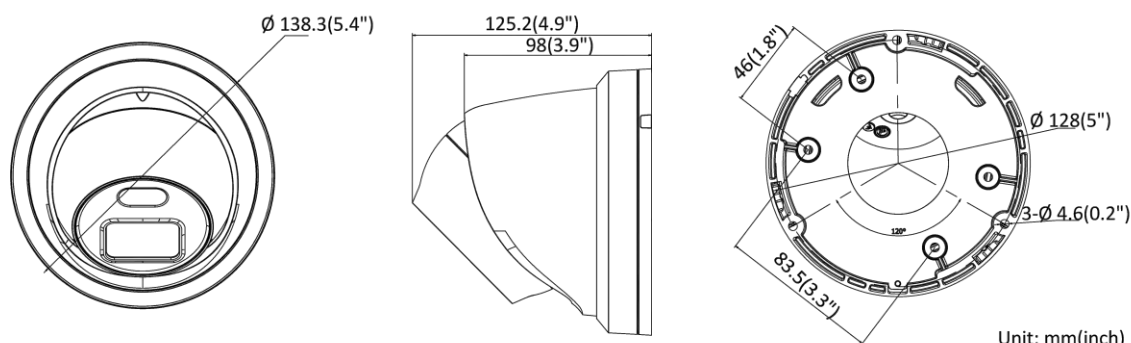

▪ Available Model

DS-2CD2347G2-LU (2.8 mm, 4 mm, 6 mm)

DS-2CD2347G2-L (2.8 mm, 4 mm, 6 mm)

▪ Dimension