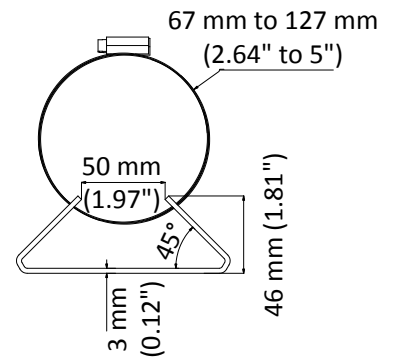

DS-1475ZJ-SUS

Vertical Pole Mount

Feature

- Stainless steel material with surface spray treatment
- Adjustable diameter from 67 mm to 127 mm

Dimension

Available Model

DS-1475ZJ-SUS

Parameter

Model	DS-1475ZJ-SUS
Parameters	Vertical Pole Mount
Appearance	Hikvision White
Material	Stainless Steel
Dimension	250 mm × 127 mm × 46 mm (9.84" × 5" × 1.81")
Weight	1205 g (2.66 lb.)

Note

- Waterproof rubber is necessary for the outdoor application.
- The wall must be capable of supporting at least 3 times as much as the total weight of the camera and the mount.
- The mount's maximum load capacity is 10 Kg (22 lb.).