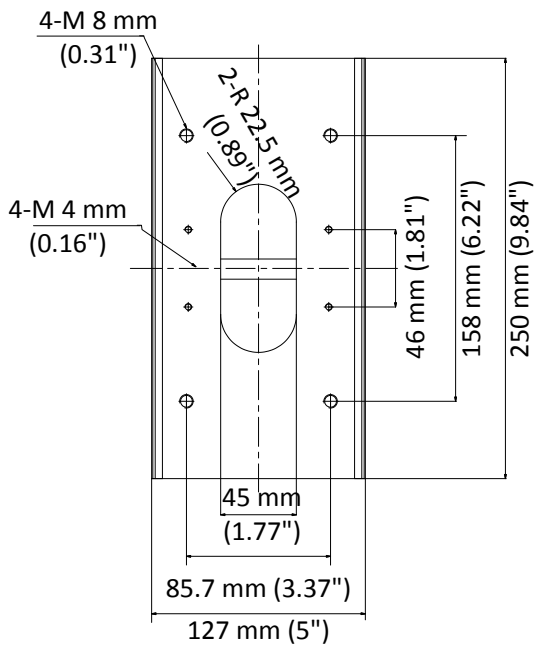

DS-1475ZJ-SUS

Vertical Pole Mount

Feature

- Stainless steel material with surface spray treatment
- Adjustable diameter from 67 mm to 127 mm

Dimension

Available Model

DS-1475ZJ-SUS

Parameter

Model	DS-1475ZJ-SUS
Parameters	Vertical Pole Mount
Appearance	Hikvision White
Material	Stainless Steel
Dimension	250 mm × 127 mm × 46 mm (9.84" × 5" × 1.81")
Weight	1205 g (2.66 lb.)

Note

- Waterproof rubber is necessary for the outdoor application.
- The wall must be capable of supporting at least 3 times as much as the total weight of the camera and the mount.
- The mount's maximum load capacity is 10 Kg (22 lb.).