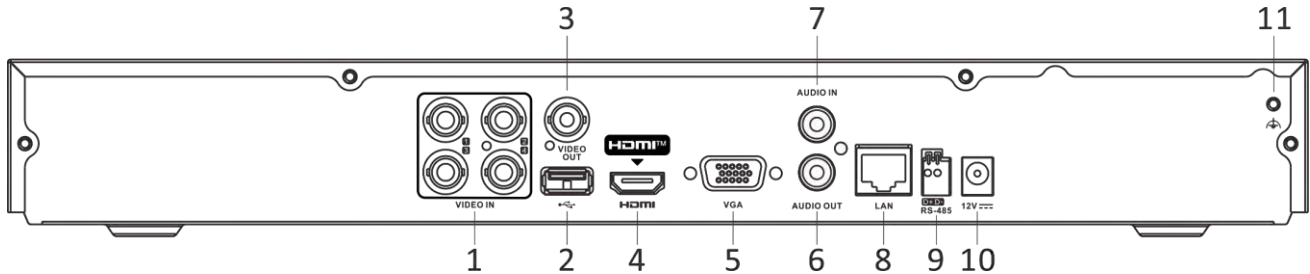

Physical Interface

No.	Description	No.	Description
1	VIDEO IN	7	AUDIO IN, RCA connector
2	USB interface	8	LAN network interface
3	VIDEO OUT	9	RS-485 serial interface
4	HDMI interface	10	12 VDC power input
5	VGA interface	11	GND
6	AUDIO OUT, RCA connector