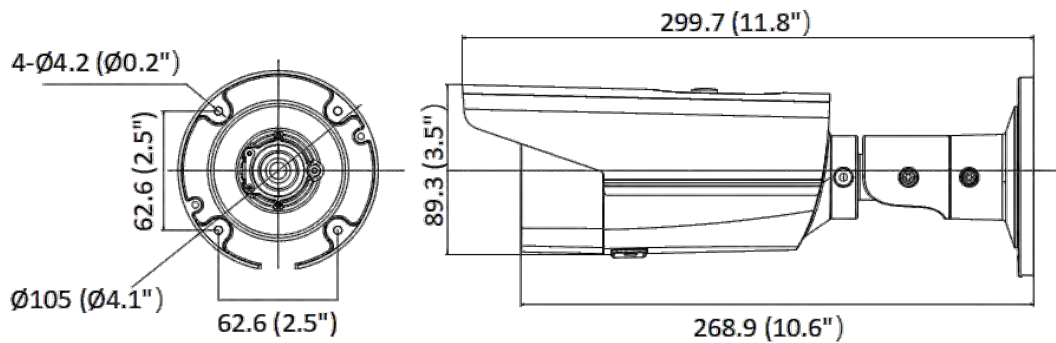

This model has NO SPECIFIC PROTECTION.

Level	Description
Top-level protection	Hikvision products at this level are equipped for use in areas where professional anti-corrosion protection is a must. Typical application scenarios include coastlines, docks, chemical plants, and more.
Moderate protection	Hikvision products at this level are equipped for use in areas with moderate anti-corrosion demands. Typical application scenarios include coastal areas about 2 kilometers (1.24 miles) away from coastlines, as well as areas affected by acid rain.
No specific protection	Hikvision products at this level are equipped for use in areas where no specific anti-corrosion protection is needed.

▪ Dimension

Unit: mm (inch)

▪ Accessory

▪ Optional

DS-1260ZJ Junction Box	DS-1280ZJ-S Junction Box	DS-1275ZJ-SUS Vertical Pole Mount	DS-1275ZJ-S-SUS Vertical Pole Mount	DS-1276ZJ-SUS Corner Mount